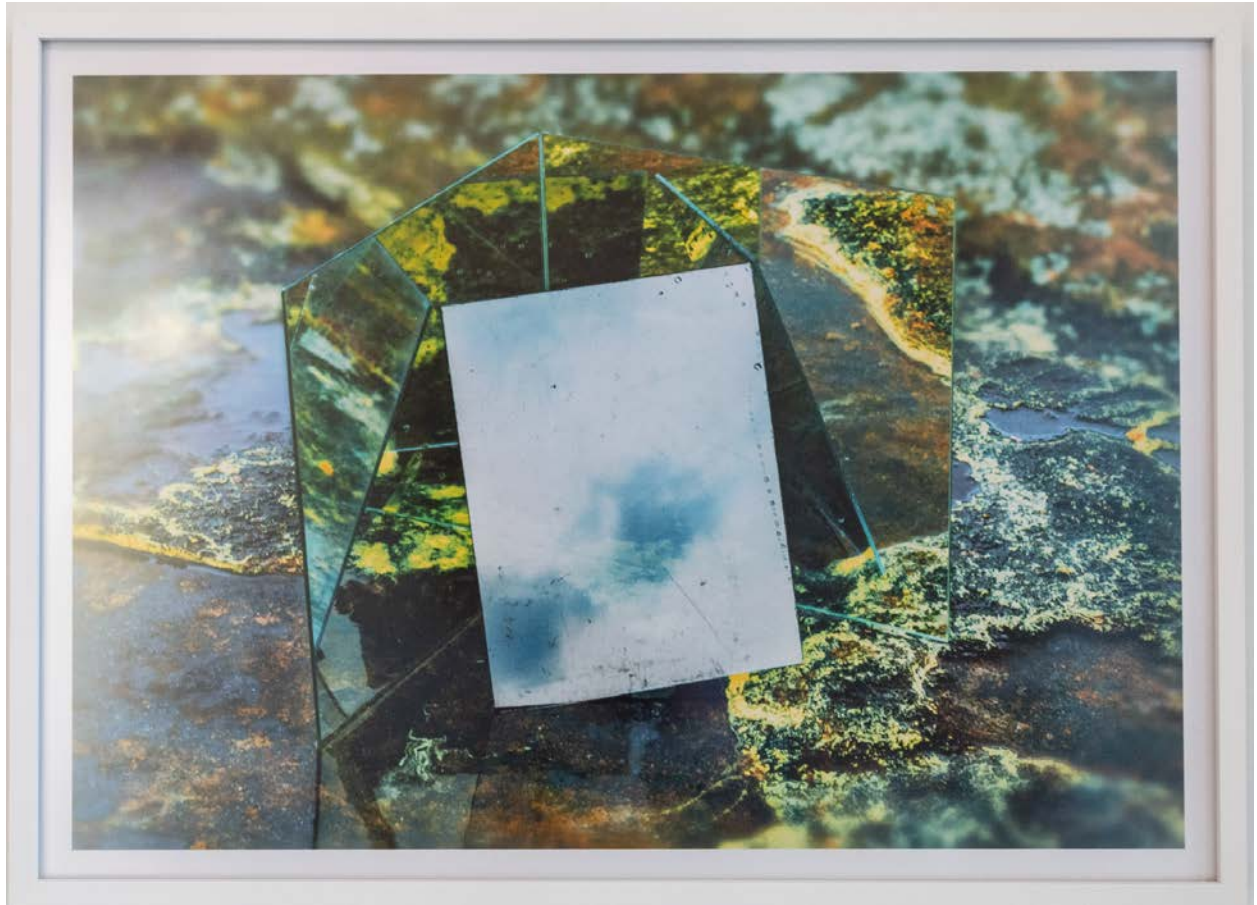

BED ROCK

MaDora Frey and Vanessa Thill
email info@camayuhs.com to inquire.

MaDora Frey
Sedona Yellow (photograph of a site-specific installation)
Digital C print
20" x 27"
2021
print \$800/framed \$1100
Edition of 3

*Also available in 14" x 18", unframed for \$325. Edition of 10.

MaDora Frey
Arabia Pollen Pool Black and Yellow
Digital C print
20" x 27"
2021
print \$800/framed \$1100
Edition of 3

*Also available in 14" x 18", unframed for \$325. Edition of 10.

MaDora Frey
Arabia Pollen Drift with Mars Wind
video
dimensions variable
2021
\$350
Edition of 3

Vanessa Thill

Petro-Queen III

Salt, detergents, spices, sand, paints, fabric dye, tobacco, glue, fiberglass, resin, and mixed media on paper.

60" x 46" x 20", dimensions variable.

2017-2021

\$2500

Vanessa Thill

Cardinal Steed

Concrete powder, house paint, bubble bath, spray paint, powder pigments, copper powder, ink, turmeric, enamel, glue, mixed media, and resin.